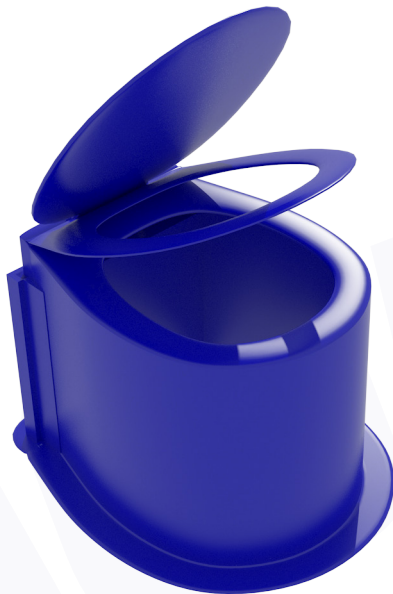

# WonderLoo

## Toilet Pedestal

WonderLoo is a self-supporting toilet Pedestal (seat) an ideal long-term, affordable, and sustainable toilet system for every household. This ecological sanitation system is based on the "Don't Mix" principle, with a pedestal toilet which separates, diverts and disposes of urine and faeces. Our WonderLoo is easy to install and is ideal for use inside the house, providing privacy, dignity and safe waste management. Wonderloo is ideal for use by the elderly, physically challenged, expectant ladies, children and the sick.

SPECIFICATIONS			
PRODUCT	DIMENSIONS CMS		
CODE	LENGTH	WIDTH	HEIGHT
WondeLoo			